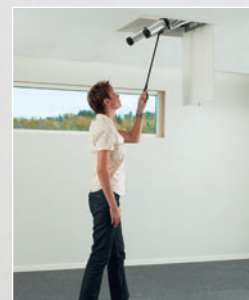

PRODUCT FACTS Loft ladder "Mini"

Art. nr.:	60324
Ceiling height:	2.35–2.45
Hatch opening min.	520 x 600 mm
Tread width:	90 mm
Weight:	12.5 kg
EAN-code:	7 394 483 609 243

Patent no: EP 0527766, GB 2263932
and patents pending
Design Reg. Nr: 000108964 (EU)

Black Line Telescopic loft ladder

Automatic locking
with clearly visible
markers under each
tread

Climbing the loft
has never been
easier!

Autosteps close down
- only press the two
levers.

AUTOSTEPS™
Patented automatic close-down