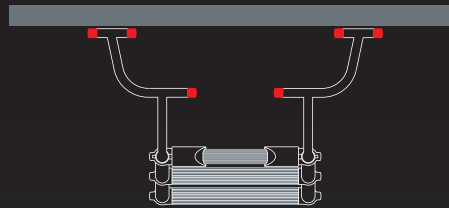

Top Support

PRODUCT FACTS Top Support

Art. no.:	9160
Adjustable height:	80–230 mm
Weight:	2.4 kg
EAN-Code:	7 394 483 916 013
Delivered as set	
For Telesteps lean-to ladders 3.3 m. and 3.8 m.	

Patent pending